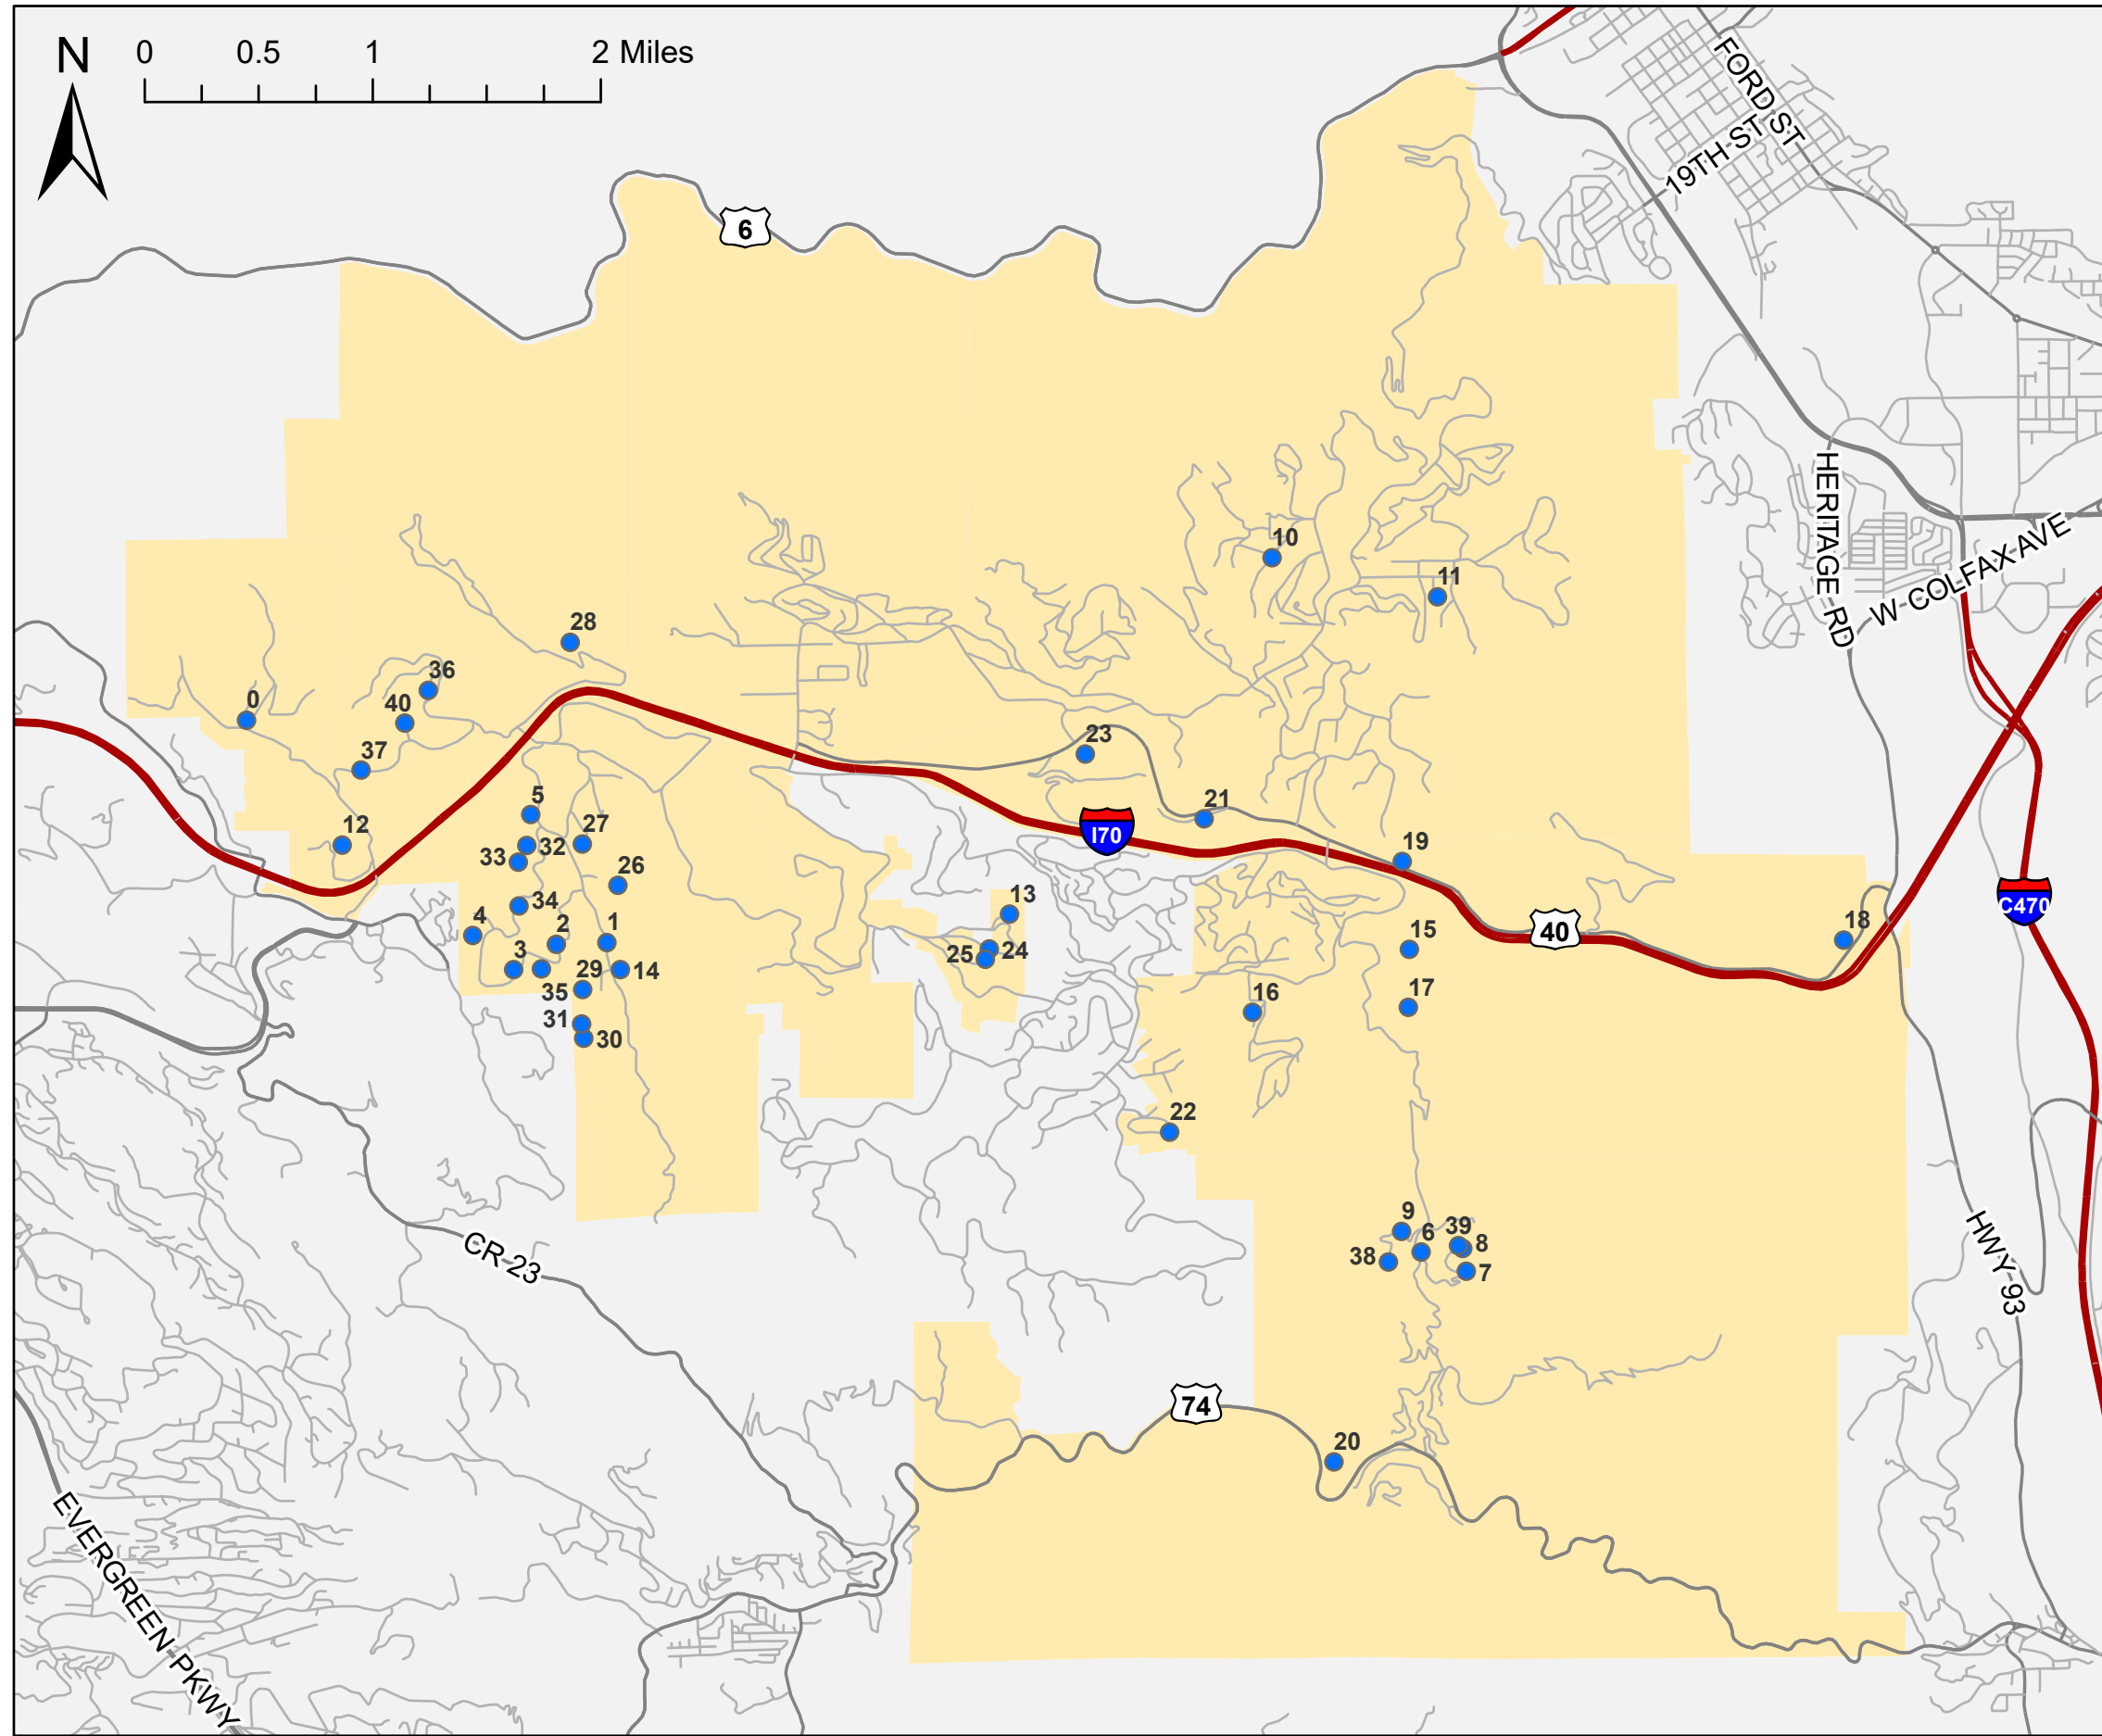

# Foothills Fire Cisterns

### Legend

- Foothills Cisterns

### Fire Response Areas

- Surrounding Jurisdictions
- Foothills Fire

FID	ADDRESS	TYPE	CAPACITY
0	100 S RAINBOW CREST DR		30,000 GAL
1	905 SPRING RANCH DR	SUCTION	POND
2	28186 MEADOWLARK DR	GRAVITY	12,000 GAL
3	28106 MEADOWLARK DR	GRAVITY	10,000 GAL
4	28007 MEADOWLARK DR	SUCTION	12,000 GAL
5	525 SPRING RANCH DR		10,000 GAL
6	GRAPEVINE RD / SAWMILL GULCH RD		
7	2182 SAWMILL GULCH RD	GRAVITY	12,000 GAL
8	2132 SAWMILL GULCH RD		
9	21609 CLARENCE LN	GRAVITY	15,000 GAL
10	280 HESS AVE	SUCTION	20,000 GAL
11	260 STARFIRE WAY	SUCTION	10,000 GAL
12	645 RAINBOW GLEN	SUCTION	12,000 GAL
13	856 VISIONARY TRAIL	GRAVITY	10,000 GAL
14	1034 SPRING RANCH DR	GRAVITY	5,000 GAL
15	1154 GRAPEVINE RD	SUCTION	20,000 GAL
16	1285 SPRUCE RD	SUCTION	10,000 GAL
17	1334 GRAPEVINE RD	SUCTION	61,000 GAL
18	18561 US HWY 40	GRAVITY	80,000 GAL
19	21699 US HWY 40	GRAVITY	10,000 GAL
20	22559 HWY 74	GRAVITY	10,000 GAL
21	23156 VALLEY CREEK RD	SUCTION	POND
22	23534 WAYNES WAY	SUCTION	10,000 GAL
23	24120 US HWY 40	SUCTION	5,600 GAL
24	24656 GENESEE AVE	SUCTION	100,000 GAL
25	24889 GRANDVIEW	SUCTION	100,000 GAL
26	27160 CRAIG LN	SUCTION	19,200 GAL
27	27450 CRAIG LN	SUCTION	10,000 GAL
28	27511 STAPLETON DR	SUCTION	12,000 GAL
29	27567 CAMARGO DR	GRAVITY	8,000 GAL
30	27786 CAMARGO DR	SUCTION	10,000 GAL
31	27787 CAMARGO DR	GRAVITY	10,000 GAL
32	27847 MEADOWLARK	GRAVITY	21,000 GAL
33	27867 MEADOWLARK	SUCTION	10,000 GAL
34	27946 MEADOWLARK	SUCTION	10,000 GAL
35	28127 MEADOWLARK	SUCTION	10,000 GAL
36	28900 UPPER MOSS ROCK	SUCTION	4,000 GAL
37	29155 SUMMIT RANCH DR	SUCTION	12,000 GAL
38	21819 CLARENCE LN	GRAVITY	15,000 GAL
39	2111 SAWMILL GULCH RD	GRAVITY	12,000 GAL
40	SUMMIT RANCH WAY	SUCTION	30,000 GAL